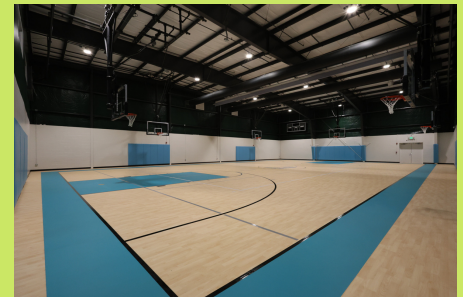

From the lake to the river to the pool, we have a tremendous array of outdoor and indoor facilities. The perfect place for your wedding, family reunion, bridal/baby shower, company picnic, meeting or other fabulous function!

THE GRANVILLE GUDE PAVILIONS & LAKEHOUSE

A beautifully landscaped park makes this an ideal location for a variety of activities. The Lakehouse offers a meeting room with large windows and fireplace with maximum capacity for 40. The separate picnic pavilions, each with a grill, are perfect for family reunions, company picnics or birthday parties.

Weekend boat rentals during spring and summer months, large playground, walking path and seasonal special events make this park a fun outdoor experience.

RENTAL OPTIONS:

Rooms

- The Cabana at Greenview Drive Pool Complex
- Laurel Municipal Pool Meeting Room
- Laurel Armory Anderson & Murphy Community Center
- Robert J. DiPietro Community Center
- Granville Gude Lakehouse

Facilities

- The Mansion at Laurel

and
many
more!

Granville Gude Park (Pavilion A)

Granville Gude Lakehouse

Leo E. Wilson Pavilion

Craig A. Moe Laurel Multiservice
Center Gymnasium